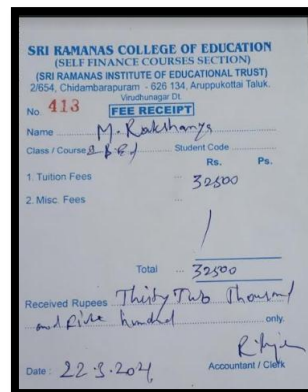

A.D.M. COLLEGE FOR WOMEN

(Autonomous)

Affiliated to Bharathidasan University

(Nationally Accredited with "A" Grade by NAAC – 3rd Cycle)

NAGAPATTINAM 611 001.

SAMPLE PROOFS FOR STUDENT PROGRESSION

PRINCIPAL

Principal
A.D.M. College For Women
Autonomous, Nagapattinam.