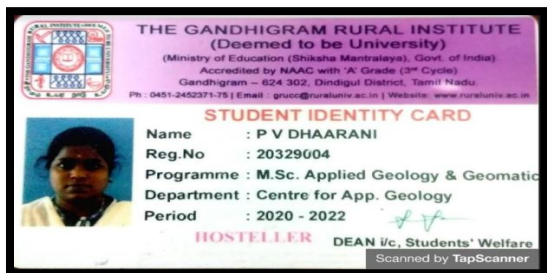

A.D.M. COLLEGE FOR WOMEN

(Autonomous)

Affiliated to Bharathidasan University

(Nationally Accredited with "A" Grade by NAAC – 3rd Cycle)

NAGAPATTINAM 611 001.

SAMPLE PROOFS FOR STUDENT PROGRESSION

PRINCIPAL

Principal
A.D.M. College For Women
Autonomous, Nagapattinam.